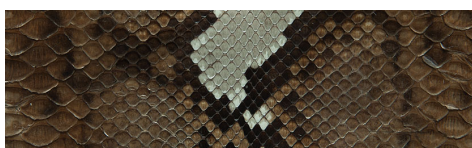

HAITI

PELLAMI
Pitone Diamant

COLORI

Black Purple

Daisy

Pickle

Shadow

Empire