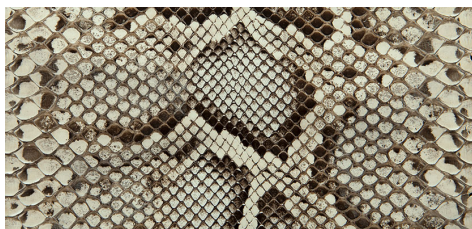

HAITI

PELLAMI
Pitone Diamant

COLORI

Black Purple

Daisy

Pickle

Shadow

Empire