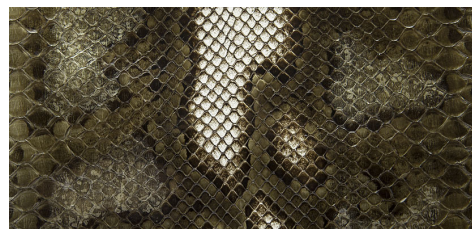

HAITI

PELLAMI
Pitone Diamant

COLORI

Black Purple

Daisy

Pickle

Shadow

Empire